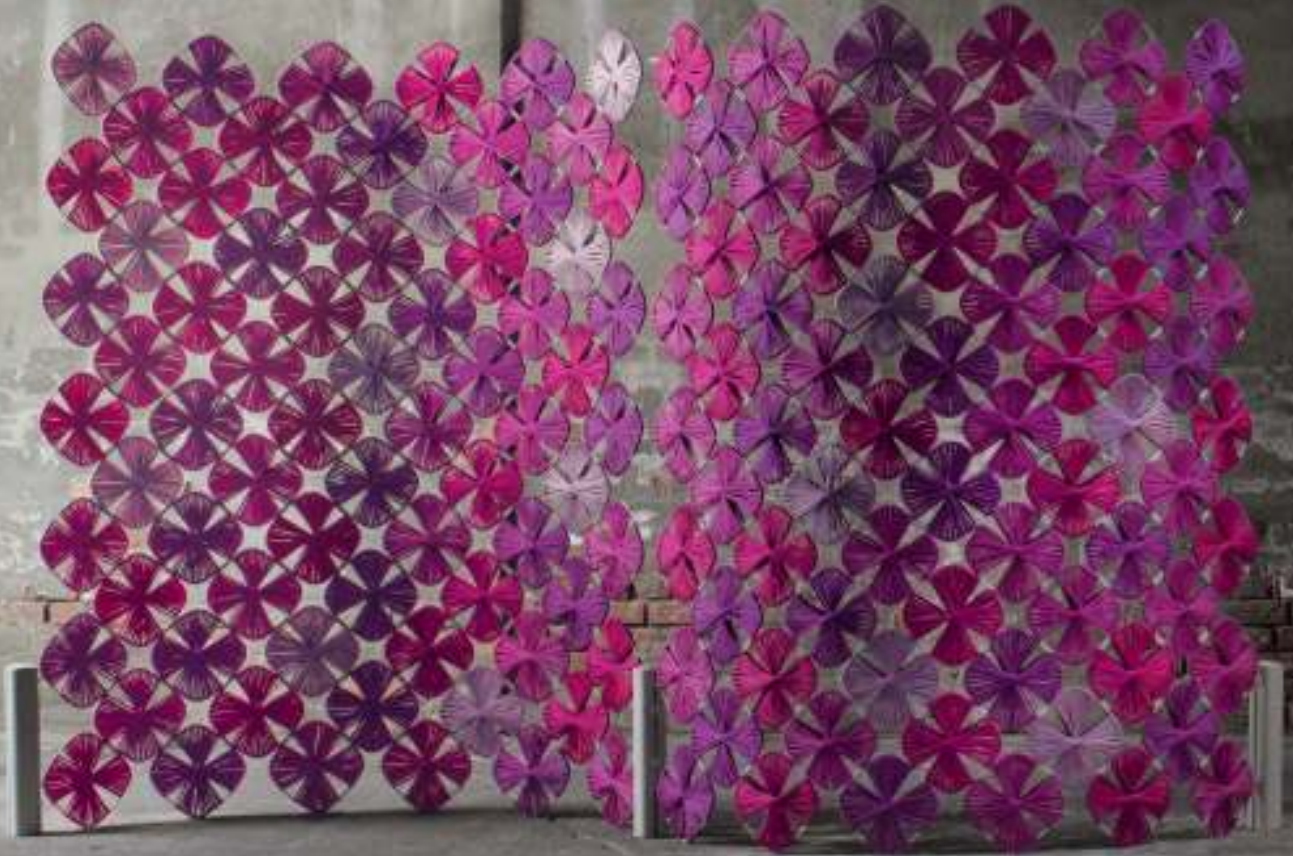

CERCHI detail of ceramic installation, custom made

TAOL table, Luni marble top PT513, steel base RL702 | ADELE chairs in Blend BD192, wooden legs LE273  
PERIGAL wooden flooring

LOTO detail of screen woven with Rope cord, pink, red and violet hues