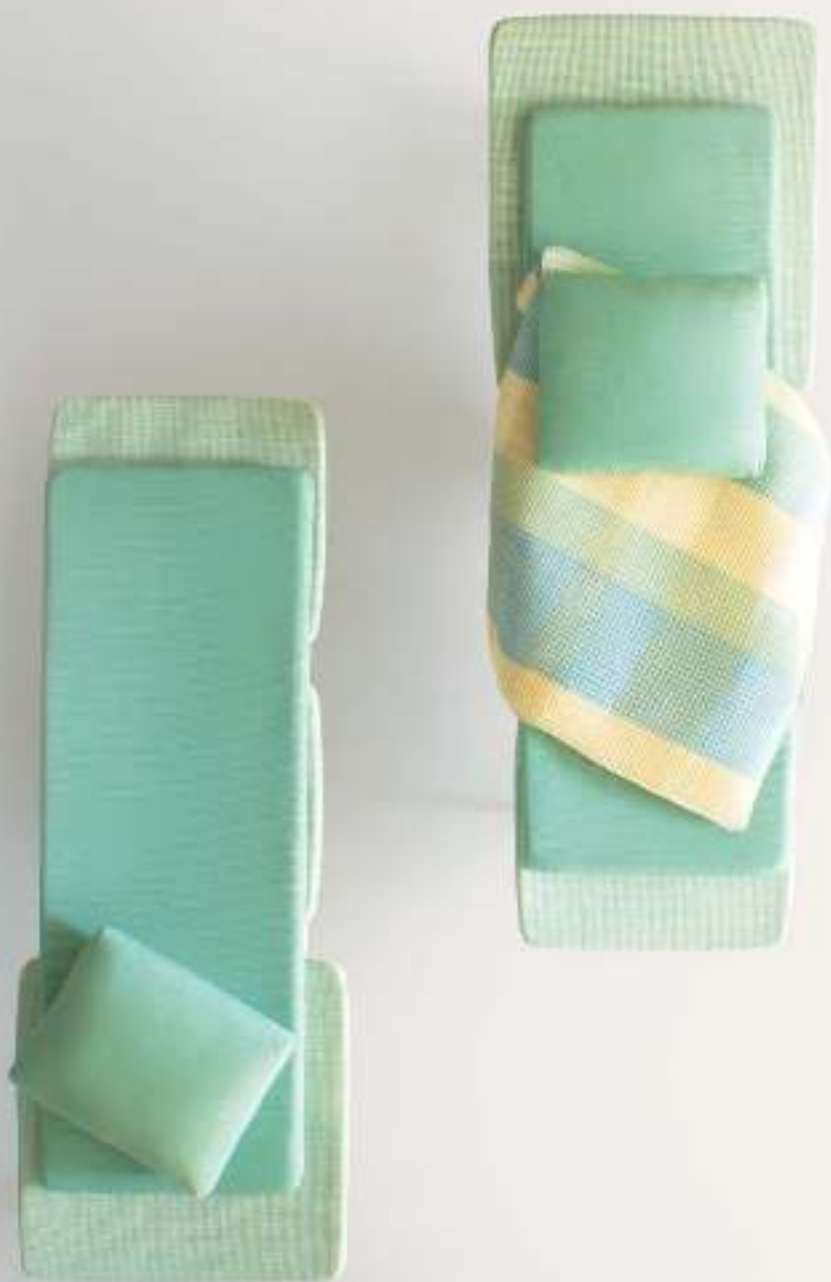

Detail of Thea fabric THE006, THE004, THE014, THE015, THE005

NOSHI detail of plaid in plissé fabric

SCIARA side tables, lava stone and glass tiles top PV163 | SUNSET side tables, Venice top COP556  
LEVER side tables, Iris top ME454 | JALI rug in Twitape TTJA001